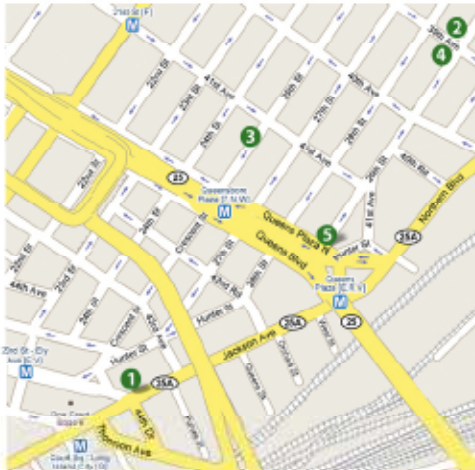

**T1-5 Trans-Positions Along the Queensboro Bridge**

*see back cover for more information*

Curated by Judith Tolnick Champa

## TRANS-POSITIONS along the Queensboro Bridge

CELEBRATING THE CENTENNIAL OF THE QUEENSBORO BRIDGE

May 28 – July 31, 2009

Opening Reception May 30, 6 – 8 p.m. at these 4 venues:  
Space Realty Group - Packard Square Lobby - Holiday Inn Manhattan View  
Clocktower Building

### Viewing hours

Monday – Friday, 9 a.m. – 5 p.m.

At all five venues

- 1 Henry DeFord III Gallery, CitiBank, One Court Square 44th Drive at Jackson Avenue
- 2 Space Realty Group, 29-09 39th Avenue
- 3 Packard Square Lobby, 41-34 Crescent Street
- 4 Holiday Inn Manhattan View, 39-05 29th St
- 5 Clocktower Building, 29-27 Queens Plaza North ground floor